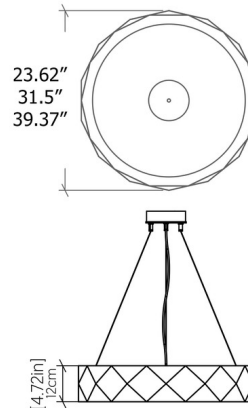

### Specifications

COLOR	White Acrylic
BODY FINISH	Imbuia
WATTAGE	41.5W
DIMMER	Standard 120V
DIMENSIONS	23.62"W x 4.72"H
INTEGRATED LED MODULE	1 x LED/41.5W/120-277V LED

### Technical Information

PRODUCT DIMENSIONS	Adjustable Cable Lengths: 120"
COLOR RENDERING	90 CRI
LAMP COLOR	3000K
LUMENS/WATT	59.33
LUMINOUS FLUX	2462 lumens

Shown in imbuia / white acrylic

CLICK TO VIEW PRODUCT