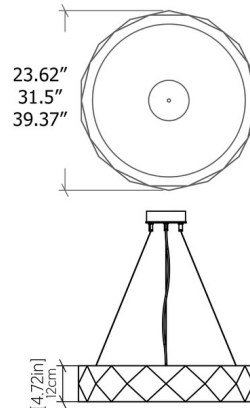

Shown in imbuia / white acrylic