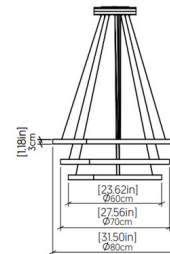

Shown in charcoal / white acrylic

Specifications

| | |
|-----------------------|--------------------------|
| COLOR | White Acrylic |
| BODY FINISH | Charcoal |
| WATTAGE | 228W |
| DIMMER | Low Voltage Electronic |
| DIMENSIONS | 31.5"W x 39.37"H |
| INTEGRATED LED MODULE | 3 x LED/76W/120-277V LED |

Technical Information

| | |
|--------------------|--------------------------------|
| PRODUCT DIMENSIONS | Adjustable Cable Lengths: 120" |
| COLOR RENDERING | 90 CRI |
| LAMP COLOR | 3000K |
| LUMENS/WATT | 58.53 |
| LUMINOUS FLUX | 4448 lumens |