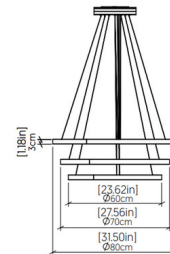

### Specifications

COLOR	White Acrylic
BODY FINISH	Charcoal
WATTAGE	228W
DIMMER	Low Voltage Electronic
DIMENSIONS	31.5"W x 39.37"H
INTEGRATED LED MODULE	3 x LED/76W/120-277V LED

### Technical Information

PRODUCT DIMENSIONS	Adjustable Cable Lengths: 120"
COLOR RENDERING	90 CRI
LAMP COLOR	3000K
LUMENS/WATT	58.53
LUMINOUS FLUX	4448 lumens

CLICK TO VIEW PRODUCT

Notes: