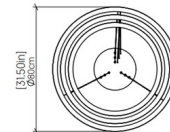

Lightology

lightology.com
866-954-4489
07-08-26

Project: _____
Company: _____
Location: _____ Fixture Type: _____
SPEC #: **ACO1454406**
Approved On: _____ Approved By: _____

Cylindrical Frame Tiered Pendant By Accord Iluminacao

Description

The Cylindrical Frame Tiered Pendant blends clean lines with a touch of outdoor charm, perfect for elevating your interior space. The natural veneer rings are complemented by a White Acrylic diffuser that casts soft, warm light and gentle shadows throughout your room. Dimmable with Triac (standard), Low Voltage Electronic, or 0-10V Dimmers, sold separately.

Specifications

COLOR	White Acrylic
BODY FINISH	Charcoal
WATTAGE	228W
DIMMER	Low Voltage Electronic
DIMENSIONS	31.5"W x 39.37"H
INTEGRATED LED MODULE	3 x LED/76W/120-277V LED

Technical Information

PRODUCT DIMENSIONS	Adjustable Cable Lengths: 120"
COLOR RENDERING	90 CRI
LAMP COLOR	3000K
LUMENS/WATT	58.53
LUMINOUS FLUX	4448 lumens

CLICK TO VIEW PRODUCT

Notes: