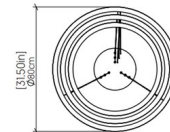

Shown in charcoal / white acrylic

Specifications

| | |
|-----------------------|--------------------------|
| COLOR | White Acrylic |
| BODY FINISH | Charcoal |
| WATTAGE | 228W |
| DIMMER | Low Voltage Electronic |
| DIMENSIONS | 31.5"W x 39.37"H |
| INTEGRATED LED MODULE | 3 x LED/76W/120-277V LED |

Technical Information

| | |
|--------------------|--------------------------------|
| PRODUCT DIMENSIONS | Adjustable Cable Lengths: 120" |
| COLOR RENDERING | 90 CRI |
| LAMP COLOR | 3000K |
| LUMENS/WATT | 58.53 |
| LUMINOUS FLUX | 4448 lumens |