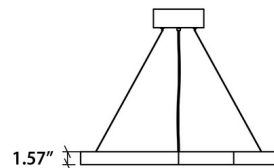

CLICK TO VIEW PRODUCT

Notes: