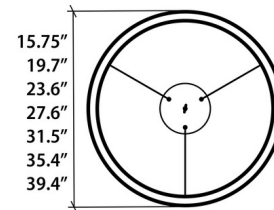

CLICK TO VIEW PRODUCT

Notes: