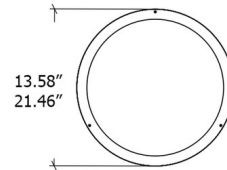

CLICK TO VIEW PRODUCT

Notes: