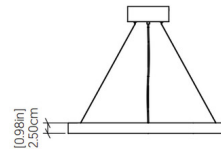

CLICK TO VIEW PRODUCT

Notes: