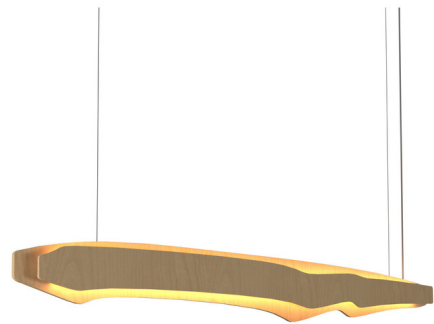

Lightology

lightology.com
866-954-4489
06-29-26

Project: _____

Company: _____

Location: _____ Fixture Type: _____

SPEC #: **ACO1454510**

Approved On: _____ Approved By: _____

Horizon Linear Pendant

By Accord Iluminacao

Description

The Horizon Linear Pendant blends clean lines with a touch of outdoor charm, perfect for elevating your interior space. The dual organic, linear shaped natural veneer shades surround a White Acrylic diffuser that casts soft, warm light and gentle shadows throughout your room. Note: Integrated LED option is dimmable with Triac (standard), Low Voltage Electronic, or 0-10V Dimmers, sold separately. Cord color varies by finish and may not be as shown. Please refer to Preset Cable Options image.

Specifications

COLOR . . . . . White Acrylic
BODY FINISH . . . . . Maple
WATTAGE 47W
DIMMER . . . . . Standard 120V
DIMENSIONS . . . . . 39.37"L x 3.54"W x 7.48"H
INTEGRATED LED MODULE . . . . . 1 x LED/47W/120-277V LED

Technical Information

PRODUCT DIMENSIONS . . . . . Adjustable Cable Lengths: 120"
COLOR RENDERING . . . . . 90 CRI
LAMP COLOR 3000K
LUMENS/WATT 57.36
LUMINOUS FLUX . . . . . 2696 lumens