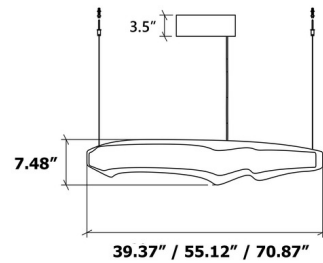

Shown in maple / white acrylic

CLICK TO VIEW PRODUCT

Notes: