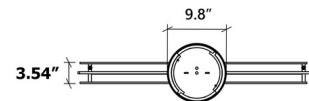

CLICK TO VIEW PRODUCT

Notes: