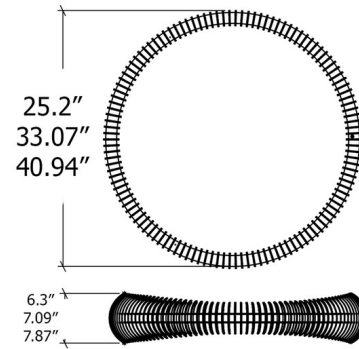

Shown in maple / white acrylic

CLICK TO VIEW PRODUCT

Notes: