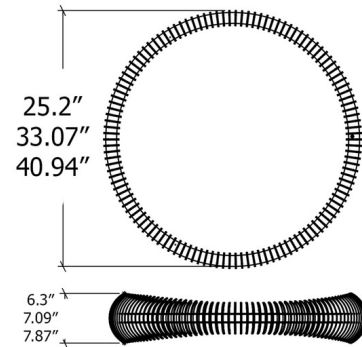

Shown in maple / white acrylic

CLICK TO VIEW PRODUCT

Notes: