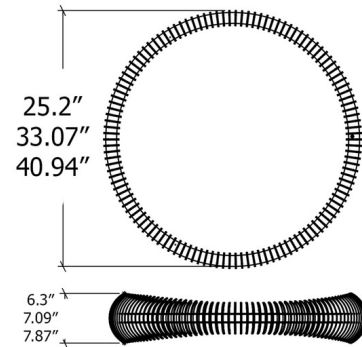

Description

The Stecche Di Legno Ring Pendant blends clean lines with a touch of outdoor charm, perfect for elevating your interior space. The curved, slatted natural veneer shade surrounds a ring with a White Acrylic diffuser that casts soft, warm light and gentle shadows throughout your room. Note: Integrated LED option is dimmable with Triac (standard), Low Voltage Electronic, or 0-10V Dimmers, sold separately. Cord color varies by finish and may not be as shown. Please refer to Preset Cable Options image.

Shown in maple / white acrylic

Specifications

COLOR	White Acrylic
BODY FINISH	Maple
WATTAGE	23W
DIMMER	Standard 120V
DIMENSIONS	25.2"W x 6.3"H
INTEGRATED LED MODULE	1 x LED/23W/120-277V LED

Technical Information

PRODUCT DIMENSIONS	Adjustable Cable Lengths: 120"
COLOR RENDERING	90 CRI
LAMP COLOR	3000K
LUMENS/WATT	58.61
LUMINOUS FLUX	1348 lumens

CLICK TO VIEW PRODUCT

Notes: