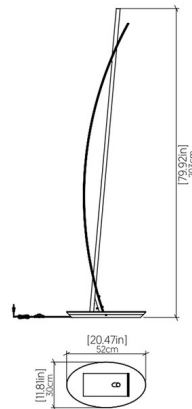

Shown in organic white / gold

CLICK TO VIEW PRODUCT

Notes: