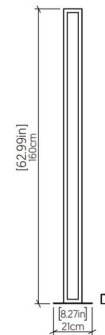

CLICK TO VIEW PRODUCT

Notes: