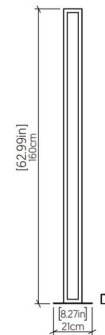

### Description

The Frame Floor Lamp blends clean lines with a touch of outdoor charm, perfect for elevating your interior space. The long rectangular frame, with an inner White Acrylic diffuser, casts soft, warm light and gentle shadows throughout your room. On/Off switch is located on the cord.

### Specifications

COLOR . . . . . White  
BODY FINISH . . . . . Teak  
WATTAGE . . . . . 28.6W  
DIMMER . . . . . Not Dimmable  
DIMENSIONS . . . . . 8.27"W x 62.99"H x 5.12"D  
INTEGRATED LED MODULE . . . . . 1 x LED/28.6W/120-277V LED

### Technical Information

PRODUCT DIMENSIONS . . . . . Cord: 120"  
COLOR RENDERING . . . . . 90 CRI  
LAMP COLOR . . . . . 3000K  
LUMENS/WATT . . . . . 92.73  
LUMINOUS FLUX . . . . . 2652 lumens

Shown in teak / white