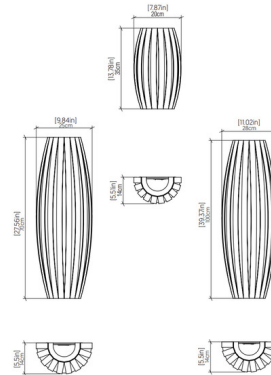

### Description

The Barrel Wall Sconce blends clean lines with a touch of outdoor charm, perfect for elevating any interior space. Its barrel-shaped body, crafted from Natural Wood Veneer, encases a White Acrylic diffuser that casts soft, warm light and gentle shadows throughout the room.

### Specifications

COLOR	White
BODY FINISH	Louro Freijo
WATTAGE	50W
DIMMER	Standard 120V
DIMENSIONS	7.87"W x 13.78"H x 5.51"D
BULB NOT INCLUDED	2 x A19/Medium (E26)/25W/120V LED

CLICK TO VIEW PRODUCT

Notes: