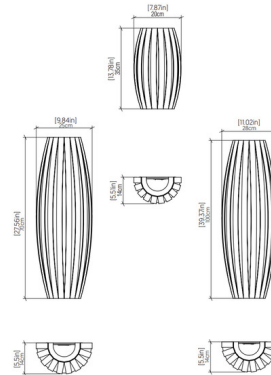

Shown in louro freijo / white

Specifications

COLOR	White
BODY FINISH	Louro Freijo
WATTAGE	50W
DIMMER	Standard 120V
DIMENSIONS	7.87"W x 13.78"H x 5.51"D
BULB NOT INCLUDED	2 x A19/Medium (E26)/25W/120V LED

CLICK TO VIEW PRODUCT

Notes: