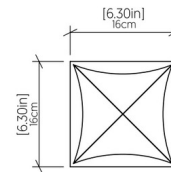

Shown in maple

Specifications

COLOR	N/A
BODY FINISH	Maple
WATTAGE	8W
DIMMER	Standard 120V
DIMENSIONS	6.3"W x 6.3"H x 2.03"D
INTEGRATED LED MODULE	1 x LED/8W/120-277V LED

Technical Information

COLOR RENDERING	90 CRI
LAMP COLOR	3000K
LUMENS/WATT	68.75
LUMINOUS FLUX	550 lumens