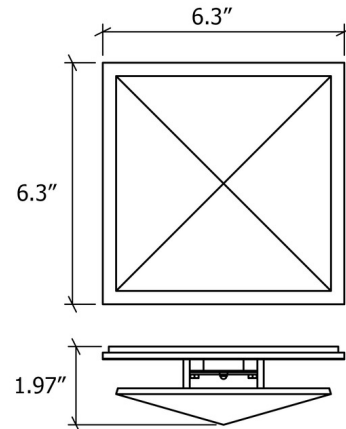

### Specifications

COLOR	N/A
BODY FINISH	Charcoal
WATTAGE	8W
DIMMER	Standard 120V
DIMENSIONS	6.3"W x 6.3"H x 1.97"D
INTEGRATED LED MODULE	1 x LED/8W/120-277V LED