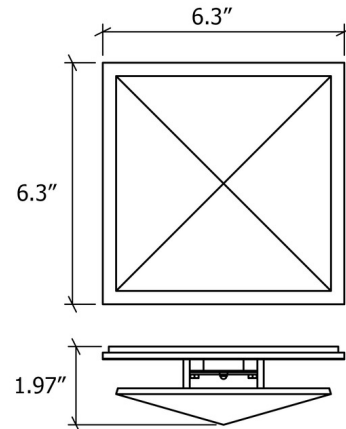

Shown in charcoal

Specifications

COLOR	N/A
BODY FINISH	Charcoal
WATTAGE	8W
DIMMER	Standard 120V
DIMENSIONS	6.3"W x 6.3"H x 1.97"D
INTEGRATED LED MODULE	1 x LED/8W/120-277V LED

Technical Information

COLOR RENDERING	90 CRI
LAMP COLOR	3000K
LUMENS/WATT	68.75
LUMINOUS FLUX	550 lumens

CLICK TO VIEW PRODUCT

Notes: