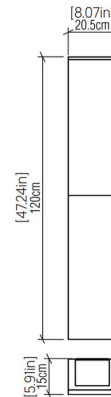

### Specifications

COLOR . . . . . White Acrylic  
BODY FINISH . . . . . Maple  
WATTAGE . . . . . 40W  
DIMMER . . . . . Standard 120V  
DIMENSIONS . . . . . 8.07"W x 47.24"H x 5.91"D  
INTEGRATED LED MODULE . . . . . 1 x LED/40W/120-277V LED