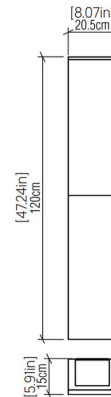

Shown in maple / white acrylic

CLICK TO VIEW PRODUCT

Notes: