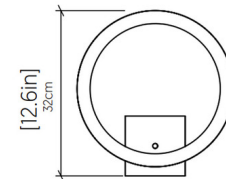

CLICK TO VIEW PRODUCT

Notes: