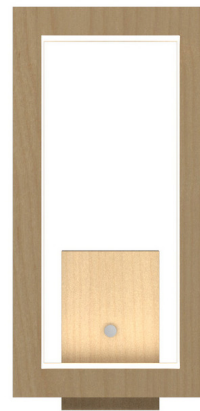

Lightology

lightology.com
866-954-4489
07-11-26

Project: _____

Company: _____

Location: _____ Fixture Type: _____

SPEC #: **ACO1454650**

Approved On: _____ Approved By: _____

Frame Rectangle Wall Sconce

By Accord Iluminacao

Description

The Frame Rectangle Wall Sconce blends clean lines with a touch of outdoor charm, perfect for elevating your interior space. A rectangular frame, with an inner White Acrylic diffuser, casts soft, warm light and gentle shadows throughout your room. Dimmable with Triac (standard), Low Voltage Electronic, or 0-10V Dimmers, sold separately.

Specifications

COLOR White
BODY FINISH Maple
WATTAGE 10.4W
DIMMER Standard 120V
DIMENSIONS 5.91"W x 12.6"H x 3.54"D
INTEGRATED LED MODULE 1 x LED/10.4W/120-277V LED

Technical Information

COLOR RENDERING 90 CRI
LAMP COLOR 3000K
LUMENS/WATT 58.37
LUMINOUS FLUX 607 lumens