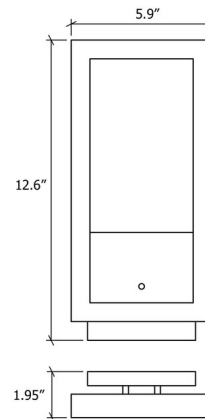

CLICK TO VIEW PRODUCT

Notes: