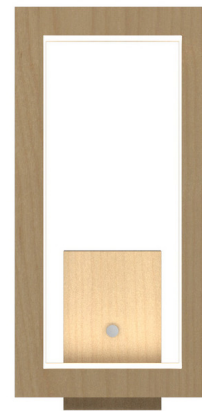

Lightology

lightology.com
866-954-4489
04-22-26

Project: _____

Company: _____

Location: _____ Fixture Type: _____

SPEC #: **ACO1454650**

Approved On: _____ Approved By: _____

Frame Rectangle Wall Sconce

By Accord Iluminacao

Description

The Frame Rectangle Wall Sconce blends clean lines with a touch of outdoor charm, perfect for elevating your interior space. A rectangular frame, with an inner White Acrylic diffuser, casts soft, warm light and gentle shadows throughout your room. Dimmable with Triac (standard), Low Voltage Electronic, or 0-10V Dimmers, sold separately.

Specifications

COLOR White
BODY FINISH Maple
WATTAGE 10.4W
DIMMER Standard 120V
DIMENSIONS 5.91"W x 12.6"H x 3.54"D
INTEGRATED LED MODULE 1 x LED/10.4W/120-277V LED

Technical Information

COLOR RENDERING 90 CRI
LAMP COLOR 3000K
LUMENS/WATT 58.37
LUMINOUS FLUX 607 lumens