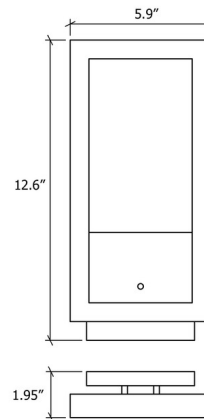

CLICK TO VIEW PRODUCT

Notes: