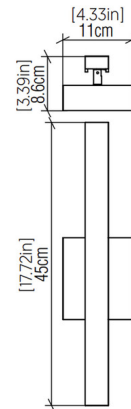

CLICK TO VIEW PRODUCT

Notes: