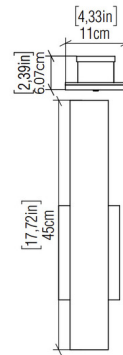

CLICK TO VIEW PRODUCT

Notes: