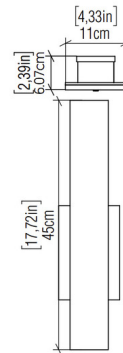

CLICK TO VIEW PRODUCT

Notes: