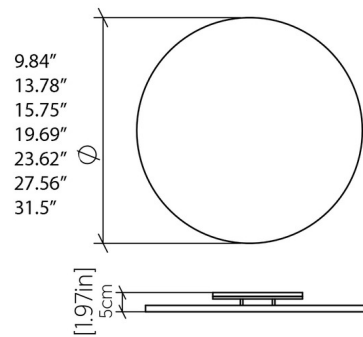

### Specifications

COLOR	N/A
BODY FINISH	Organic White
WATTAGE	8W
DIMMER	Standard 120V
DIMENSIONS	9.84"W x 9.84"H x 1.97"D
INTEGRATED LED MODULE	1 x LED/8W/120-277V LED

### Technical Information

COLOR RENDERING	90 CRI
LAMP COLOR	3000K
LUMENS/WATT	35.88
LUMINOUS FLUX	287 lumens

Shown in organic white

CLICK TO VIEW PRODUCT

Notes: