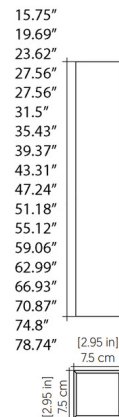

CLICK TO VIEW PRODUCT

Notes: