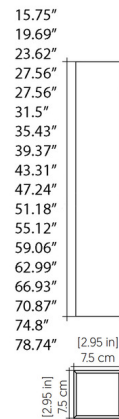

CLICK TO VIEW PRODUCT

Notes: