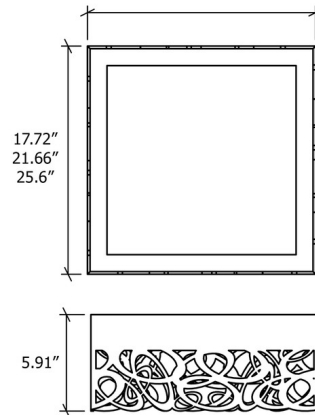

Shown in american walnut / white acrylic