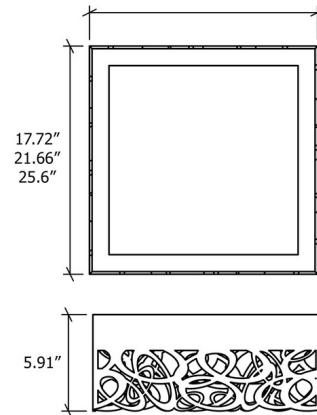

Shown in american walnut / white acrylic