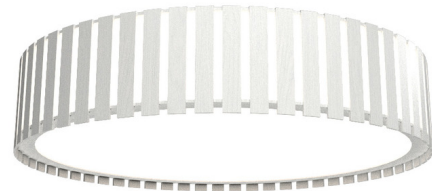

Lightology

lightology.com
866-954-4489
07-07-26

Project: _____

Company: _____

Location: _____ Fixture Type: _____

SPEC #: **ACO1455023**

Approved On: _____ Approved By: _____

Slatted Ripada Ceiling Flush Light

By Accord Iluminacao

Description

The Slatted Ripada Ceiling Flush Light blends clean lines with a touch of outdoor charm, perfect for elevating any interior space. The round, slatted body, crafted from Natural Wood Veneer, encases a White Acrylic diffuser that casts soft, warm light and gentle shadows throughout the room. Dimmable with Triac (standard), Low Voltage Electronic, or 0-10V Dimmers, sold separately.

Shown in organic white / white acrylic

Specifications

COLOR	White Acrylic
BODY FINISH	Organic White
WATTAGE	36W
DIMMER	Standard 120V
DIMENSIONS	19.69"W x 5.91"H
INTEGRATED LED MODULE	1 x LED/36W/120-277V LED