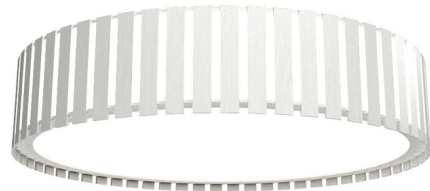

Lightology

lightology.com
866-954-4489
04-25-26

Project: _____

Company: _____

Location: _____ Fixture Type: _____

SPEC #: **ACO1455023**

Approved On: _____ Approved By: _____

Slatted Ripada Ceiling Flush Light

By Accord Iluminacao

Description

The Slatted Ripada Ceiling Flush Light blends clean lines with a touch of outdoor charm, perfect for elevating any interior space. The round, slatted body, crafted from Natural Wood Veneer, encases a White Acrylic diffuser that casts soft, warm light and gentle shadows throughout the room. Dimmable with Triac (standard), Low Voltage Electronic, or 0-10V Dimmers, sold separately.

Specifications

COLOR White Acrylic
BODY FINISH Organic White
WATTAGE 36W
DIMMER Standard 120V
DIMENSIONS 19.69"W x 5.91"H
INTEGRATED LED MODULE 1 x LED/36W/120-277V LED

Technical Information

COLOR RENDERING 90 CRI
LAMP COLOR 3000K
LUMENS/WATT 68.75
LUMINOUS FLUX 2475 lumens

Shown in organic white / white acrylic

CLICK TO VIEW PRODUCT

Notes: