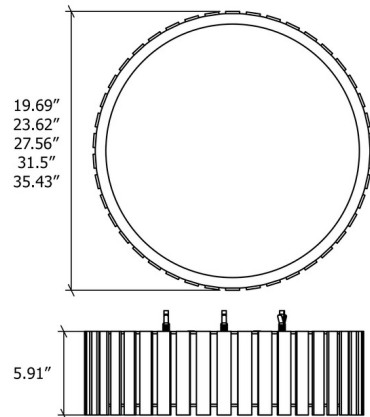

By Accord Iluminacao

Description

The Slatted Ripada Ceiling Flush Light blends clean lines with a touch of outdoor charm, perfect for elevating any interior space. The round, slatted body, crafted from Natural Wood Veneer, encases a White Acrylic diffuser that casts soft, warm light and gentle shadows throughout the room. Dimmable with Triac (standard), Low Voltage Electronic, or 0-10V Dimmers, sold separately.

Shown in organic white / white acrylic

Specifications

COLOR	White Acrylic
BODY FINISH	Organic White
WATTAGE	36W
DIMMER	Standard 120V
DIMENSIONS	19.69"W x 5.91"H
INTEGRATED LED MODULE	1 x LED/36W/120-277V LED

Technical Information

COLOR RENDERING	90 CRI
LAMP COLOR	3000K
LUMENS/WATT	68.75
LUMINOUS FLUX	2475 lumens

CLICK TO VIEW PRODUCT

Notes: