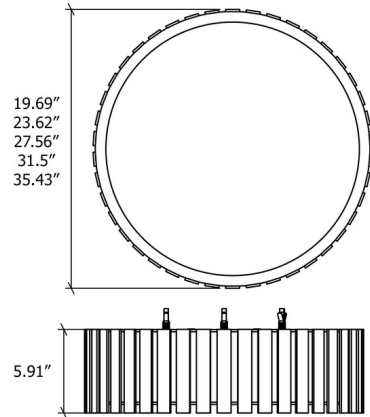

Shown in organic white / white acrylic