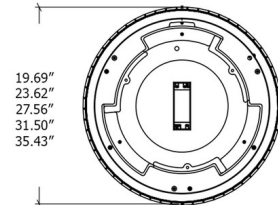

Shown in imbuia / white

Specifications

COLOR	White
BODY FINISH	Imbuia
WATTAGE	75W
DIMMER	Standard 120V
DIMENSIONS	19.69"W x 7.87"H
BULB NOT INCLUDED	3 x A19/Medium (E26)/25W/120V LED

CLICK TO VIEW PRODUCT