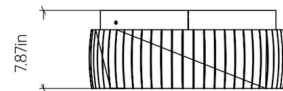

Shown in imbuia / white

Specifications

COLOR	White
BODY FINISH	Imbuia
WATTAGE	75W
DIMMER	Standard 120V
DIMENSIONS	19.69"W x 7.87"H
BULB NOT INCLUDED	3 x A19/Medium (E26)/25W/120V LED

CLICK TO VIEW PRODUCT