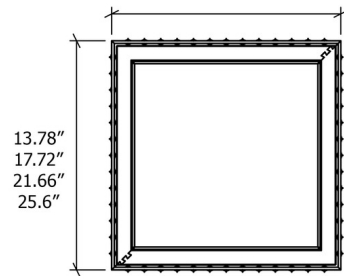

Shown in charcoal / white acrylic

Specifications

COLOR	White Acrylic
BODY FINISH	Charcoal
WATTAGE	24W
DIMMER	Standard 120V
DIMENSIONS	13.78"W x 5.91"H
INTEGRATED LED MODULE	1 x LED/24W/120-277V LED

Technical Information