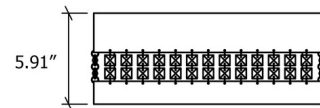

Shown in charcoal / white acrylic

Specifications

COLOR	White Acrylic
BODY FINISH	Charcoal
WATTAGE	24W
DIMMER	Standard 120V
DIMENSIONS	13.78"W x 5.91"H
INTEGRATED LED MODULE	1 x LED/24W/120-277V LED

Technical Information