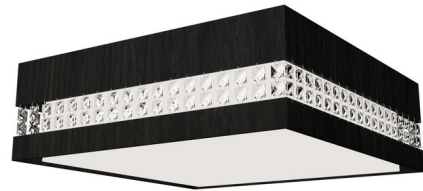

By Accord Iluminacao

Description

The Crystals Square Ceiling Flush Light blends clean lines with a touch of outdoor charm, perfect for elevating your interior space. The square natural veneer shade, with a band of Crystals, is complemented by a White Acrylic diffuser that casts soft, warm light and gentle shadows throughout your room. Dimmable with Triac (standard), Low Voltage Electronic, or 0-10V Dimmers, sold separately.

Shown in charcoal / white acrylic

Specifications

COLOR	White Acrylic
BODY FINISH	Charcoal
WATTAGE	24W
DIMMER	Standard 120V
DIMENSIONS	13.78"W x 5.91"H
INTEGRATED LED MODULE	1 x LED/24W/120-277V LED

Technical Information