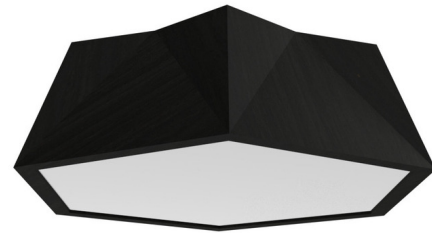

By Accord Iluminacao

Description

The Physalis Ceiling Flush Light blends clean lines with a touch of outdoor charm, perfect for elevating your interior space. The multifaceted natural veneer frame is complemented by a White Acrylic diffuser that casts soft, warm light and gentle shadows throughout your room.

Shown in charcoal / white acrylic

Specifications

COLOR White Acrylic
BODY FINISH Charcoal
WATTAGE 32W
DIMMER Standard 120V
DIMENSIONS 19.69\"W x 5.91\"H
INTEGRATED LED MODULE 2 x LED/16W/120-277V LED

Technical Information