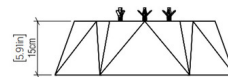

Shown in charcoal / white acrylic

Specifications

COLOR White Acrylic
BODY FINISH Charcoal
WATTAGE 32W
DIMMER Standard 120V
DIMENSIONS 19.69\"W x 5.91\"H
INTEGRATED LED MODULE 2 x LED/16W/120-277V LED

Technical Information