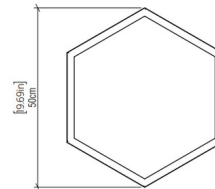

Shown in charcoal / white acrylic

Specifications

COLOR White Acrylic
BODY FINISH Charcoal
WATTAGE 32W
DIMMER Standard 120V
DIMENSIONS 19.69\"W x 5.91\"H
INTEGRATED LED MODULE 2 x LED/16W/120-277V LED

Technical Information