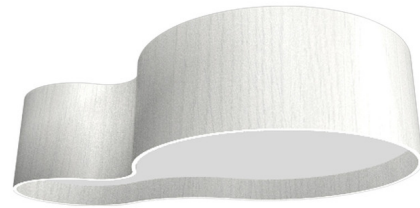

### Description

The Organic Ceiling Flush Light blends clean lines with a touch of outdoor charm, perfect for elevating your interior space. The organic shaped natural veneer shade is complemented by a White Acrylic diffuser that casts soft, warm light and gentle shadows throughout your room. Dimmable with Triac (standard), Low Voltage Electronic, or 0-10V Dimmers, sold separately.

Shown in organic white / white acrylic

### Specifications

COLOR . . . . . White Acrylic  
BODY FINISH . . . . . Organic White  
WATTAGE . . . . . 64W  
DIMMER . . . . . Standard 120V  
DIMENSIONS . . . . . 32.68"W x 7.87"H x 20.47"D  
INTEGRATED LED MODULE . . . . . 1 x LED/64W/120-277V LED