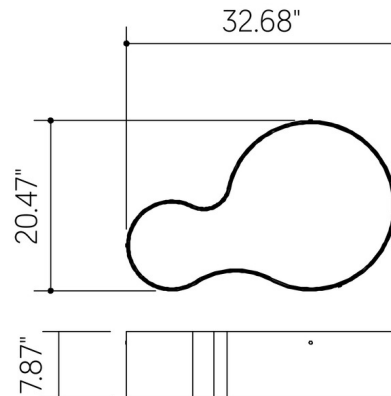

### Specifications

COLOR . . . . . White Acrylic  
BODY FINISH . . . . . Organic White  
WATTAGE . . . . . 64W  
DIMMER . . . . . Standard 120V  
DIMENSIONS . . . . . 32.68"W x 7.87"H x 20.47"D  
INTEGRATED LED MODULE . . . . . 1 x LED/64W/120-277V LED