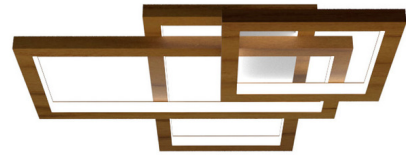

## Frame Squares Ceiling / Wall Mount

By Accord Iluminacao

### Description

The Frame Squares Ceiling / Wall Mount blends clean lines with a touch of outdoor charm, perfect for elevating your interior space. A trio of varying sized squares, each with an inner White Acrylic diffuser. casts soft, warm light and gentle shadows throughout your room. Dimmable with Triac (standard), Low Voltage Electronic, or 0-10V Dimmers, sold separately.