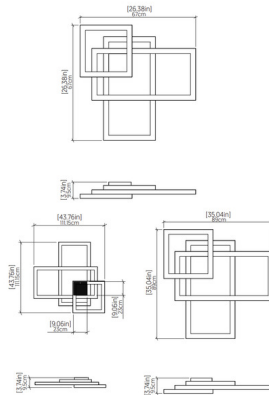

## Frame Squares Ceiling / Wall Mount

By Accord Iluminacao

### Description

The Frame Squares Ceiling / Wall Mount blends clean lines with a touch of outdoor charm, perfect for elevating your interior space. A trio of varying sized squares, each with an inner White Acrylic diffuser. casts soft, warm light and gentle shadows throughout your room. Dimmable with Triac (standard), Low Voltage Electronic, or 0-10V Dimmers, sold separately.

### Specifications

COLOR	White
BODY FINISH	Teak
WATTAGE	55.3W
DIMMER	Standard 120V
DIMENSIONS	26.38"W x 3.74"H x 26.38"D
INTEGRATED LED MODULE	1 x LED/55.3W/120-277V LED

### Technical Information

LUMENS/WATT	67.70
LUMINOUS FLUX	3744 lumens

CLICK TO VIEW PRODUCT

Notes: