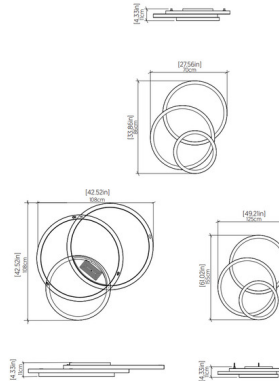

By Accord Iluminacao

Description

The Frame Rings Ceiling / Wall Mount blends clean lines with a touch of outdoor charm, perfect for elevating your interior space. A trio of varying sized rings, each with an inner White Acrylic diffuser, casts soft, warm light and gentle shadows throughout your room. Dimmable with Triac (standard), Low Voltage Electronic, or 0-10V Dimmers, sold separately.

Shown in charcoal / white

Specifications

COLOR	White
BODY FINISH	Charcoal
WATTAGE	42W
DIMMER	Standard 120V
DIMENSIONS	27.56"W x 4.33"H x 33.86"D
INTEGRATED LED MODULE	1 x LED/42W/120-277V LED

Technical Information