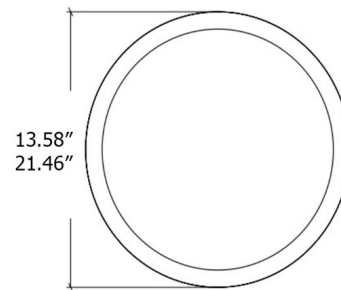

CLICK TO VIEW PRODUCT

Notes: