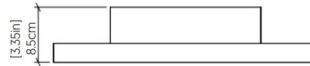

CLICK TO VIEW PRODUCT

Notes: