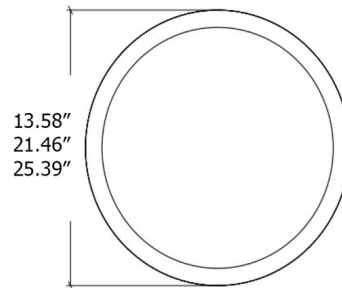

CLICK TO VIEW PRODUCT

Notes: