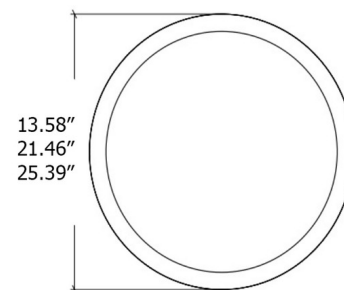

CLICK TO VIEW PRODUCT

Notes: