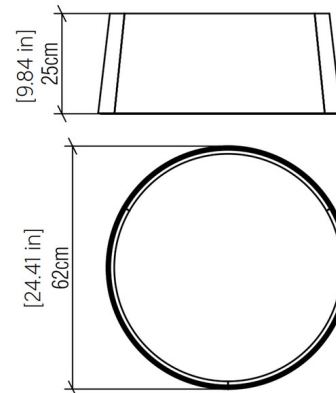

### Specifications

COLOR . . . . . White Acrylic  
BODY FINISH . . . . . Charcoal  
WATTAGE . . . . . 36W  
DIMMER . . . . . Standard 120V  
DIMENSIONS . . . . . 24.41"W x 9.84"H  
INTEGRATED LED MODULE . . . . . 1 x LED/36W/120-277V LED