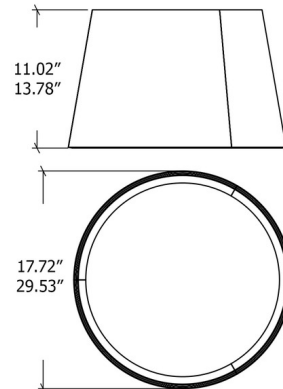

Shown in american walnut / white acrylic

Specifications

COLOR White Acrylic
BODY FINISH American Walnut
WATTAGE 24W
DIMMER Standard 120V
DIMENSIONS 17.72"W x 11.02"H
INTEGRATED LED MODULE 1 x LED/24W/120-277V LED