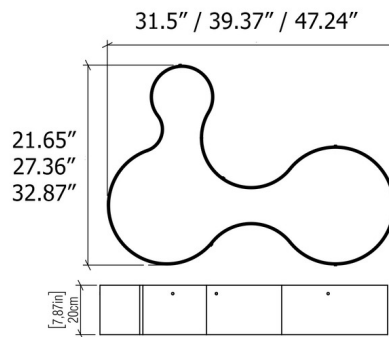

Lightology

lightology.com
866-954-4489
07-03-26

Project: _____

Company: _____

Location: _____ Fixture Type: _____

SPEC #: **ACO1455220**

Approved On: _____ Approved By: _____

KS Organic Ceiling Flush Light

By Accord Iluminacao

Description

The KS Organic Ceiling Flush Light blends clean lines with a touch of outdoor charm, perfect for elevating your interior space. The organic shaped natural veneer shade is complemented by a White Acrylic diffuser that casts soft, warm light and gentle shadows throughout your room. Dimmable with Triac (standard), Low Voltage Electronic, or 0-10V Dimmers, sold separately.

Specifications

COLOR . . . . . White Acrylic
BODY FINISH . . . . . Imbuia
WATTAGE 56W
DIMMER . . . . . Standard 120V
DIMENSIONS . . . . . 31.5"W x 7.87"H x 21.65"D
INTEGRATED LED MODULE . . . . . 1 x LED/56W/120-277V LED

Technical Information

COLOR RENDERING . . . . . 90 CRI
LAMP COLOR 3000K
LUMENS/WATT 68.75
LUMINOUS FLUX . . . . . 3850 lumens

Shown in imbuia / white acrylic

CLICK TO VIEW PRODUCT

Notes: