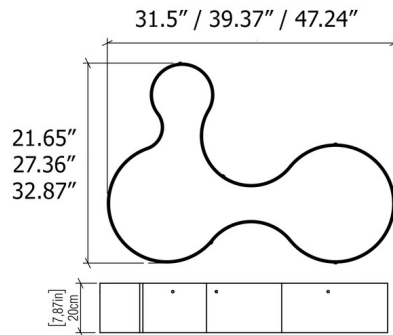

Lightology

lightology.com
866-954-4489
04-22-26

Project: _____

Company: _____

Location: _____ Fixture Type: _____

SPEC #: **ACO1455220**

Approved On: _____ Approved By: _____

KS Organic Ceiling Flush Light

By Accord Iluminacao

Description

The KS Organic Ceiling Flush Light blends clean lines with a touch of outdoor charm, perfect for elevating your interior space. The organic shaped natural veneer shade is complemented by a White Acrylic diffuser that casts soft, warm light and gentle shadows throughout your room. Dimmable with Triac (standard), Low Voltage Electronic, or 0-10V Dimmers, sold separately.

Specifications

COLOR . . . . . White Acrylic
BODY FINISH . . . . . Imbuia
WATTAGE 56W
DIMMER . . . . . Standard 120V
DIMENSIONS . . . . . 31.5"W x 7.87"H x 21.65"D
INTEGRATED LED MODULE . . . . . 1 x LED/56W/120-277V LED

Technical Information

COLOR RENDERING . . . . . 90 CRI
LAMP COLOR 3000K
LUMENS/WATT 68.75
LUMINOUS FLUX . . . . . 3850 lumens

Shown in imbuia / white acrylic

CLICK TO VIEW PRODUCT

Notes: