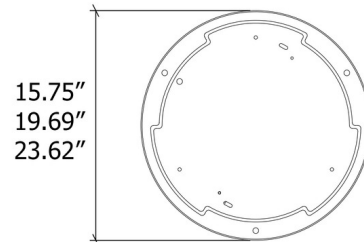

CLICK TO VIEW PRODUCT

Notes: