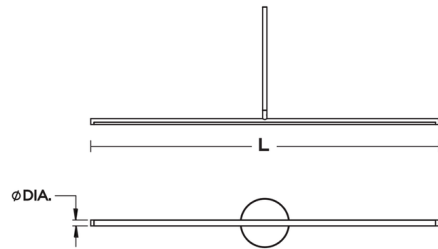

Specifications

COLOR	White
BODY FINISH	Satin Nickel
WATTAGE	24W
DIMMER	Low Voltage Electronic
DIMENSIONS	42"L x 0.75"W x 0.75"H
INTEGRATED LED MODULE	1 x LED/24W/120-277V LED
COUNTRY OF ORIGIN	China

Technical Information

PRODUCT DIMENSIONS	Downrods: Includes 5ft of adjustable rods
LAMP LIFE	50000 hours
COLOR RENDERING	90 CRI
LAMP COLOR	CCT Select
LUMENS/WATT	91.25
LUMINOUS FLUX	2190 lumens

Shown in satin nickel / white

L DIA.
42" 3/4"

CLICK TO VIEW PRODUCT

Notes: