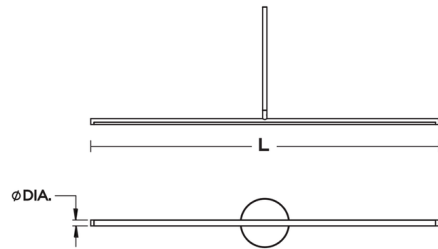

Specifications

| | |
|-----------------------|--------------------------|
| COLOR | White |
| BODY FINISH | Satin Nickel |
| WATTAGE | 24W |
| DIMMER | Low Voltage Electronic |
| DIMENSIONS | 42"L x 0.75"W x 0.75"H |
| INTEGRATED LED MODULE | 1 x LED/24W/120-277V LED |
| COUNTRY OF ORIGIN | China |

Technical Information

| | |
|--------------------|---|
| PRODUCT DIMENSIONS | Downrods: Includes 5ft of adjustable rods |
| LAMP LIFE | 50000 hours |
| COLOR RENDERING | .90 CRI |
| LAMP COLOR | . CCT Select |
| LUMENS/WATT | . 91.25 |
| LUMINOUS FLUX | . 2190 lumens |

Shown in satin nickel / white

L DIA.
42" 3/4"

CLICK TO VIEW PRODUCT

Notes: