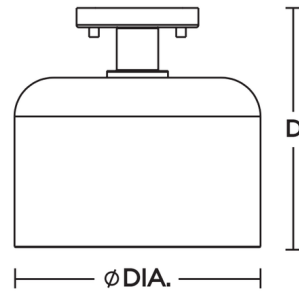

By AFX

Description

The Elsa Ceiling Light features modern twist on an Edison light bulb. An open glass shade adds visual interest, displaying a soft, decorative bulb. Change the bulb shape to alter the style.

Shown in antique brass / clear

DIA. D
10" 9-3/4"

Specifications

COLOR Clear
BODY FINISH Antique Brass
WATTAGE 9W
DIMMER Standard 120V
DIMENSIONS 10"W x 9.75"H
BULB NOT INCLUDED 1 x Edison ST-Shape/Medium (E26)/9W/120V LED
COUNTRY OF ORIGIN China