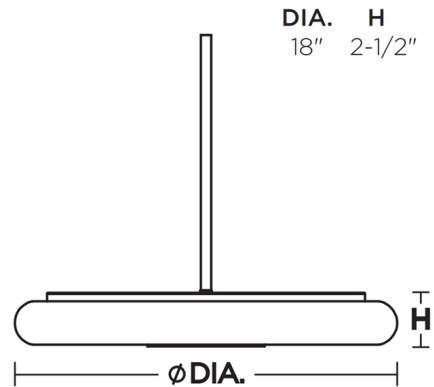

Specifications

COLOR White
BODY FINISH Black
WATTAGE 30W
DIMMER Standard 120V
DIMENSIONS 5.91"W x 2.5"H
INTEGRATED LED MODULE 1 x LED/30W/120-277V LED
COUNTRY OF ORIGIN China

Technical Information

PRODUCT DIMENSIONS Downrods: (2) 6" and (4) 12"
LAMP LIFE 50000 hours
COLOR RENDERING 90 CRI
LAMP COLOR 5000K
LUMENS/WATT 65.67
LUMINOUS FLUX 1970 lumens

Shown in black / white

CLICK TO VIEW PRODUCT

Notes: