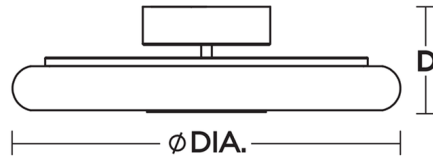

Specifications

COLOR	White
BODY FINISH	Black
WATTAGE	30W
DIMMER	Standard 120V
DIMENSIONS	18"W x 4.88"H
INTEGRATED LED MODULE	1 x LED/30W/120-277V LED
COUNTRY OF ORIGIN	China

Technical Information

LAMP LIFE	50000 hours
COLOR RENDERING	90 CRI
LAMP COLOR	5000K
LUMENS/WATT	56.67
LUMINOUS FLUX	1700 lumens

Shown in black / white

DIA. D
18" 4-7/8"

CLICK TO VIEW PRODUCT

Notes: