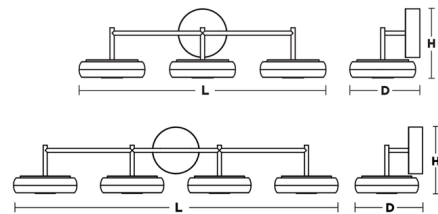

Lightology

lightology.com
866-954-4489
07-01-26

Project: _____

Company: _____

Location: _____ Fixture Type: _____

SPEC #: **AFX1455292**

Approved On: _____ Approved By: _____

June Bathroom Vanity Light By AFX

Description

The June Bathroom Vanity Light is the perfect modern accessory for a primary bath or powder room. Refined down to sleek essentials, the frosted discs have simple metal details and are supported by slender arms. When illuminated, it provides a soft, even glow. Install facing up or down. LED color-selectable options at install include include 2700K, 3000K, 3500K, 4000K, and 5000K. Note: Dimmable with ELV, TRIAC, and 0-10V dimmers.

Specifications

COLOR	White
BODY FINISH	Antique Brass
WATTAGE	40W
DIMMER	Standard 120V
DIMENSIONS	41"W x 8.4"H x 8.5"D
INTEGRATED LED MODULE	1 x LED/40W/120-277V LED
COUNTRY OF ORIGIN	China

Technical Information

LAMP LIFE	50000 hours
COLOR RENDERING	90 CRI
LAMP COLOR	5000K
LUMENS/WATT	64.50
LUMINOUS FLUX	2580 lumens

Shown in antique brass / white

L	H	D
30"	8-1/2"	8-1/2"
41"	8-1/2"	8-1/2"

CLICK TO VIEW PRODUCT

Notes: