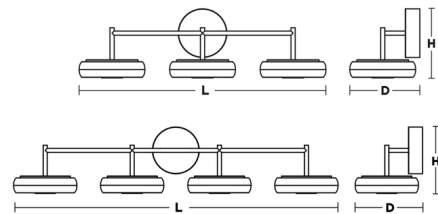

Shown in antique brass / white

L	H	D
30"	8-1/2"	8-1/2"
41"	8-1/2"	8-1/2"

### Specifications

COLOR	White
BODY FINISH	Antique Brass
WATTAGE	40W
DIMMER	Standard 120V
DIMENSIONS	41"W x 8.4"H x 8.5"D
INTEGRATED LED MODULE	1 x LED/40W/120-277V LED
COUNTRY OF ORIGIN	China