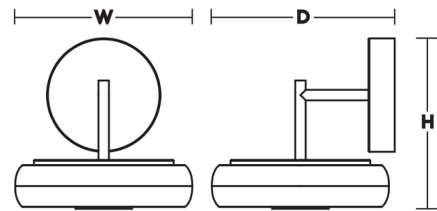

Shown in satin nickel / white

H	W	D
8"	8"	8-1/4"

Specifications

COLOR White
 BODY FINISH Satin Nickel
 WATTAGE 10W
 DIMMER Standard 120V
 DIMENSIONS 8"W x 8"H x 8.25"D
 INTEGRATED LED MODULE 1 x LED/10W/120-277V LED
 COUNTRY OF ORIGIN China