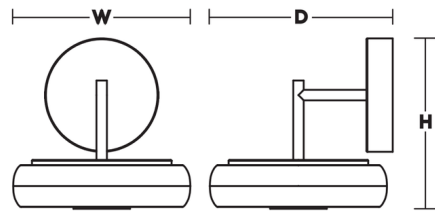

Shown in satin nickel / white

H W D
8" 8" 8-1/4"

Specifications

COLOR White
BODY FINISH Satin Nickel
WATTAGE 10W
DIMMER Standard 120V
DIMENSIONS 8"W x 8"H x 8.25"D
INTEGRATED LED MODULE 1 x LED/10W/120-277V LED
COUNTRY OF ORIGIN China