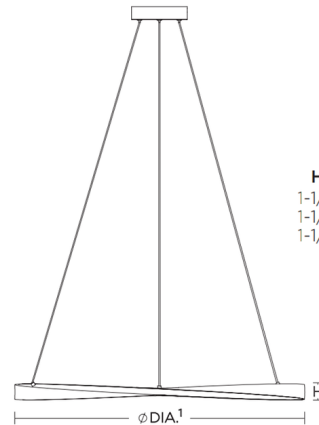

CLICK TO VIEW PRODUCT

Notes: