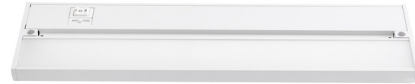

Description

The Riley Undercabinet LED Channel is a sleek undercabinet lighting system perfect for providing even, diffuse task lighting. This narrow and unobtrusive fixture can be connected directly end-to-end with the provided connector or connected with a cable, purchased separately. Hardwire directly to a junction box or connect to an outlet with a cable, sold separately. LED color-selectable options at install include include 2700K, 3000K, 3500K, 4000K, and 5000K. Included Parts: LED Channel, End-to-End Connector, and other wiring accessories Note: Dimmable with a 0-10V dimmer only when hardwired.

Shown in white

Specifications

COLOR	N/A
BODY FINISH	White
WATTAGE	5W
DIMMER	0-10V
DIMENSIONS	9"W x 1"H x 4"D
INTEGRATED LED MODULE	1x LED/5W/120-277V LED
COUNTRY OF ORIGIN	China

Technical Information

LAMP LIFE	50000 hours
COLOR RENDERING	.90 CRI
LAMP COLOR	. CCT Select