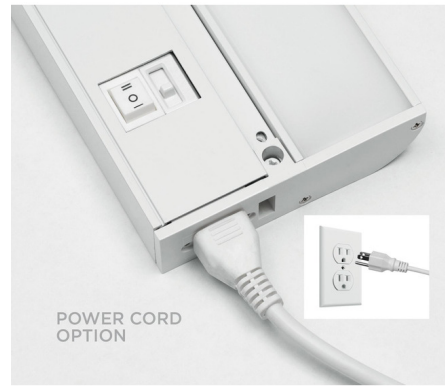

Lightology

lightology.com
866-954-4489
05-23-26

Project: _____

Company: _____

Location: _____ Fixture Type: _____

SPEC #: **AFX1455319**

Approved On: _____ Approved By: _____

Riley 60 Inch Power Cord With 3 Prong Plug By AFX

Description

The Riley Power Cord is an optional accessory for the AFX Riley Undercabinet LED lighting system. Use this cable to plug the LED strips directly into an outlet, instead of hardwiring them. LED channels and other parts are purchased separately.

Shown in white

Specifications

COLOR	N/A
BODY FINISH	White
WATTAGE	N/A
DIMMER	N/A
DIMENSIONS	.60"L
BULB	N/A
COUNTRY OF ORIGIN	China

CLICK TO VIEW PRODUCT

Notes: