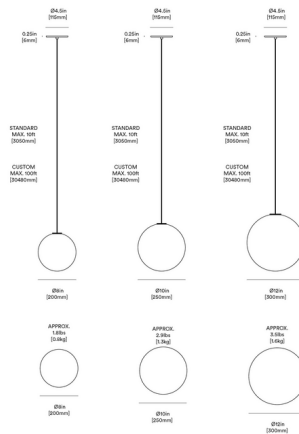

Description

The Glass Pendant adds a simplistic beauty to any interior space. The minimalist metal frame is complemented by an acid etched glass globe, casting warm, diffused light across the room.

Shown in brushed aluminum / opal

Specifications

COLOR	Opal
BODY FINISH	Brushed Aluminum
WATTAGE	7W
DIMMER	Low Voltage Electronic
DIMENSIONS	8"W x 8"H
BULB INCLUDED	1 x JCD/G9/7W/120V LED
COUNTRY OF ORIGIN	Canada

Technical Information

LAMP LIFE	25000 hours
COLOR RENDERING	90 CRI
LAMP COLOR	2700K
LUMENS/WATT	100.00
LUMINOUS FLUX	700 lumens