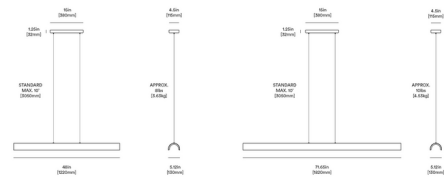

By Anony

Description

The Pola Linear Pendant features a half-cylinder shade with an open structure which allows light to flow through and bathe the surroundings in a warm glow. Equal parts heavy and light, Pola will complement any interior with its minimalist, elemental design.

Shown in matte white / brushed aluminum

Specifications

COLOR Brushed Aluminum
BODY FINISH Matte White
WATTAGE 24W
DIMMER Low Voltage Electronic
DIMENSIONS 48"L x 5.12"W x 5.12"H
INTEGRATED LED MODULE 1 x LED/24W/120V LED
COUNTRY OF ORIGIN Canada

Technical Information

LAMP LIFE 50000 hours
COLOR RENDERING 97 CRI
LAMP COLOR 2700K
LUMENS/WATT 84.58
LUMINOUS FLUX 2030 lumens

CLICK TO VIEW PRODUCT

Notes: