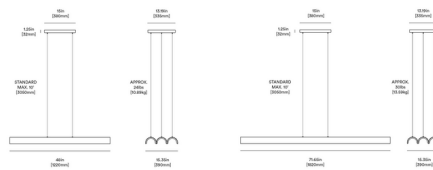

Description

The Pola Linear Chandelier features a trio of half-cylinders arranged in an open structure which allows light to flow through and bathe the surroundings in a warm glow. Equal parts heavy and light, Pola will complement any interior with its minimalist, elemental design.

Shown in matte white / brushed aluminum

Specifications

COLOR Brushed Aluminum
 BODY FINISH Matte White
 WATTAGE 72W
 DIMMER Low Voltage Electronic
 DIMENSIONS 48"L x 15.35"W x 5.12"H
 INTEGRATED LED MODULE 1 x LED/72W/120V LED
 COUNTRY OF ORIGIN Canada

Technical Information

LAMP LIFE 50000 hours
 COLOR RENDERING 97 CRI
 LAMP COLOR 2700K
 LUMENS/WATT 84.58
 LUMINOUS FLUX 6090 lumens

CLICK TO VIEW PRODUCT

Notes: