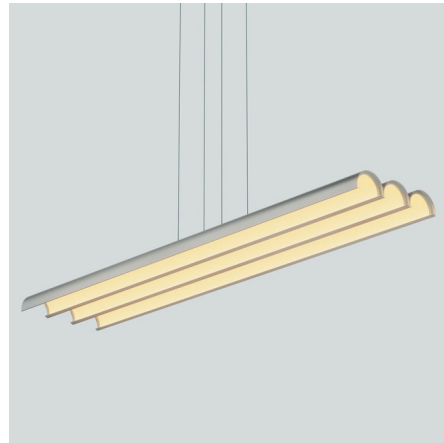

Lightology

lightology.com
866-954-4489
04-22-26

Project: _____
 Company: _____
 Location: _____ Fixture Type: _____
 SPEC #: **ANY1455499**
 Approved On: _____ Approved By: _____

Pola 03 Linear Chandelier By Anony

Description

The Pola Linear Chandelier features a trio of half-cylinders arranged in an open structure which allows light to flow through and bathe the surroundings in a warm glow. Equal parts heavy and light, Pola will complement any interior with its minimalist, elemental design.

Shown in matte white / brushed aluminum

Specifications

COLOR Brushed Aluminum
 BODY FINISH Matte White
 WATTAGE 72W
 DIMMER Low Voltage Electronic
 DIMENSIONS 48"L x 15.35"W x 5.12"H
 INTEGRATED LED MODULE 1 x LED/72W/120V LED
 COUNTRY OF ORIGIN Canada