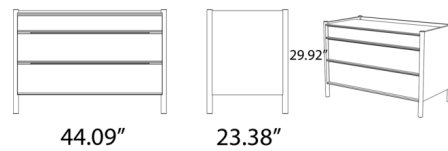

By Case

Description

This 3-drawer chest from Studio Bottger blends functionality with minimalist design. It features two spacious bottom drawers and a shallower top drawer with a divider for better organization. The narrow trough along the top edge adds a clever element, ideal for displaying artwork or storing small items. Its wooden structure, enhanced by rounded legs, embodies Studio Bottger's signature Nordic-inspired craftsmanship.

Shown in oak

Specifications

COLOR	N/A
BODY FINISH	Oak
WATTAGE	N/A
DIMMER	N/A
DIMENSIONS	44.09"W x 29.92"H x 23.38"D
BULB	N/A

CLICK TO VIEW PRODUCT

Notes: