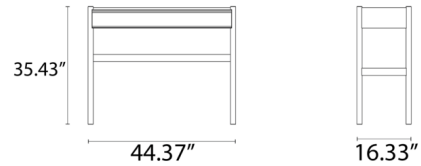

### Specifications

COLOR	N/A
BODY FINISH	Oak
WATTAGE	N/A
DIMMER	N/A
DIMENSIONS	44.37"W x 35.43"H x 16.33"D
BULB	N/A

CLICK TO VIEW PRODUCT

Notes: