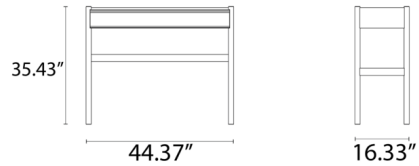

### Specifications

COLOR	N/A
BODY FINISH	Oak
WATTAGE	N/A
DIMMER	N/A
DIMENSIONS	44.37"W x 35.43"H x 16.33"D
BULB	N/A

CLICK TO VIEW PRODUCT

Notes: