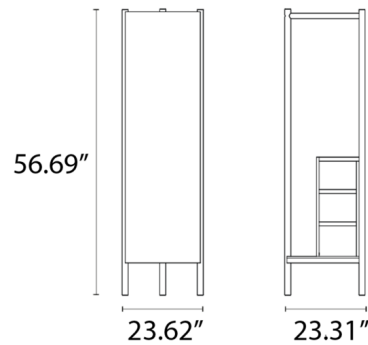

### Description

Designed for both elegance and utility, the Pala Open Vanity by Studio Bottger includes a freestanding mirror unit, a small hanging rail, and shelves for shoes or accessories. Channeling the studio's emphasis on clean minimalism, this piece brings a touch of contemporary chic to your bedroom or dressing area. Its wooden structure, enhanced by rounded legs, embodies Studio Bottger's signature Nordic-inspired craftsmanship.

### Specifications

COLOR	N/A
BODY FINISH	Walnut
WATTAGE	N/A
DIMMER	N/A
DIMENSIONS	23.62"L x 23.31"W x 56.69"H
BULB	N/A

CLICK TO VIEW PRODUCT

Notes: