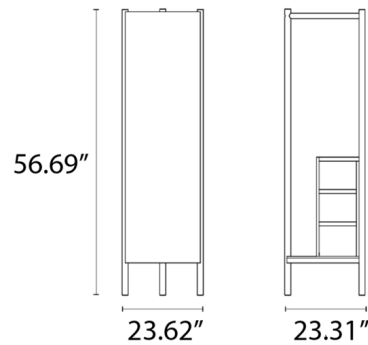

By Case

Description

Designed for both elegance and utility, the Pala Open Vanity by Studio Bottger includes a freestanding mirror unit, a small hanging rail, and shelves for shoes or accessories. Channeling the studio's emphasis on clean minimalism, this piece brings a touch of contemporary chic to your bedroom or dressing area. Its wooden structure, enhanced by rounded legs, embodies Studio Bottger's signature Nordic-inspired craftsmanship.

Shown in walnut

Specifications

COLOR	N/A
BODY FINISH	Walnut
WATTAGE	N/A
DIMMER	N/A
DIMENSIONS	23.62"L x 23.31"W x 56.69"H
BULB	N/A

CLICK TO VIEW PRODUCT

Notes: