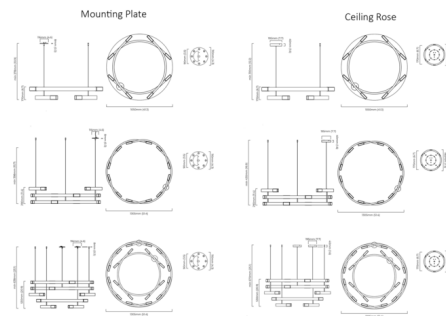

By CTO Lighting

Description

The Trace Circular Pendant offers a large-scale, sculptural design that will bring ethereal lighting and a sculptural presence to any interior. The pendant is composed of curved segments arranged in a circular formation with openings between the sections creating an open, airy aesthetic. Cast glass tips house integrated LED light sources to provide warm, diffused light. Available with a Ceiling Rose canopy which houses the driver, or Mounting Plate canopy for remote driver. Trailing Edge / Phase cut dimmable.

Shown in antique bronze

Specifications

COLOR	N/A
BODY FINISH	Antique Bronze
WATTAGE	33.6W
DIMMER	Low Voltage Electronic
DIMENSIONS	41.3"W x 6.7"H
INTEGRATED LED MODULE	1 x LED/33.6W/120V LED
COUNTRY OF ORIGIN	United Kingdom