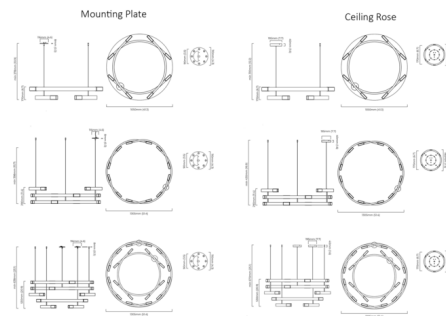

Description

The Trace Circular Pendant offers a large-scale, sculptural design that will bring ethereal lighting and a sculptural presence to any interior. The pendant is composed of curved segments arranged in a circular formation with openings between the sections creating an open, airy aesthetic. Cast glass tips house integrated LED light sources to provide warm, diffused light. Available with a Ceiling Rose canopy which houses the driver, or Mounting Plate canopy for remote driver. Trailing Edge / Phase cut dimmable.

Shown in antique bronze

Specifications

COLOR	N/A
BODY FINISH	Antique Bronze
WATTAGE	84W
DIMMER	Low Voltage Electronic
DIMENSIONS	51.4"W x 20.9"H
INTEGRATED LED MODULE	1 x LED/84W/120V LED
COUNTRY OF ORIGIN	United Kingdom