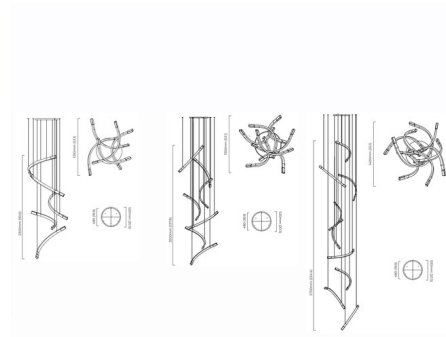

Lightology

lightology.com
866-954-4489
04-24-26

Project: _____

Company: _____

Location: _____ Fixture Type: _____

SPEC #: **CTO1455590**

Approved On: _____ Approved By: _____

Trace Free Fall Pendant - Lightology Exclusive By CTO Lighting

Description

The Trace Free Fall Pendant offers a large-scale design that will bring ethereal lighting and a sculptural presence to any interior. The pendant is composed of curved segments arranged in a cascading formation with space between each section to create an open, airy aesthetic. Cast glass tips house integrated LED light sources to provide warm, diffused light. Trailing Edge / Phase cut dimmable.

Shown in antique bronze

Specifications

COLOR	N/A
BODY FINISH	Antique Bronze
WATTAGE	42W
DIMMER	Low Voltage Electronic
DIMENSIONS	53.1"W x 90.6"H
INTEGRATED LED MODULE	1 x LED/42W/120V LED
COUNTRY OF ORIGIN	United Kingdom